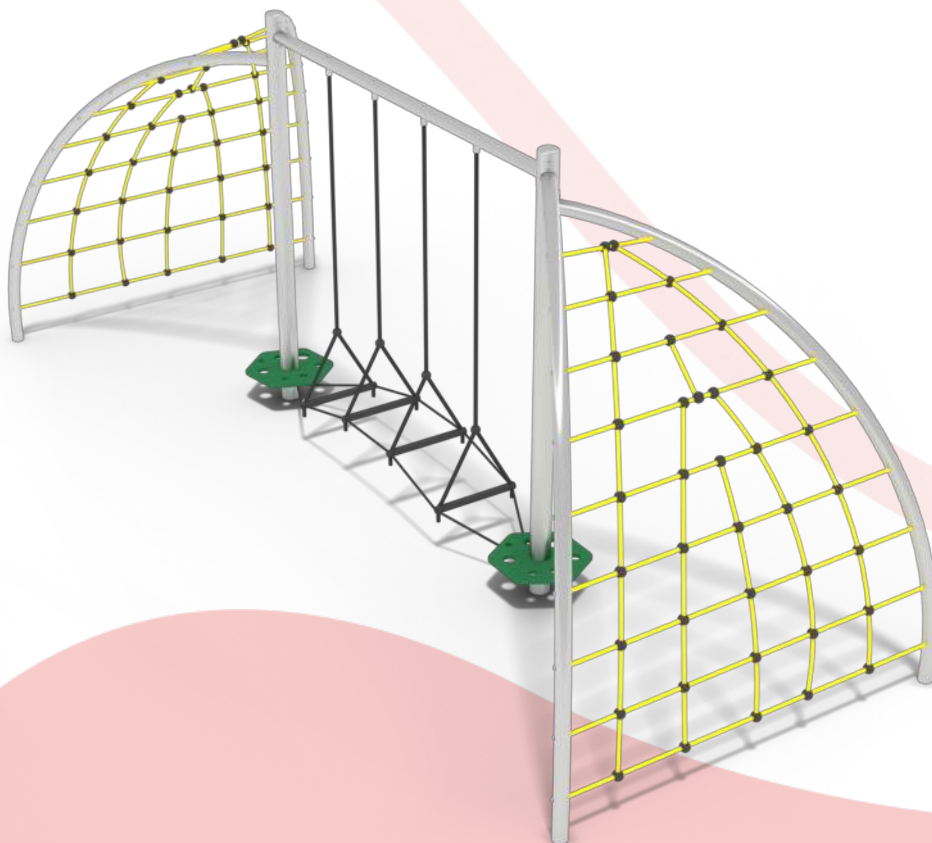

DĚTSKÉ PROLÉZAČKY PROLÉZAČKA WINGS 16141

ean : 8595655816141