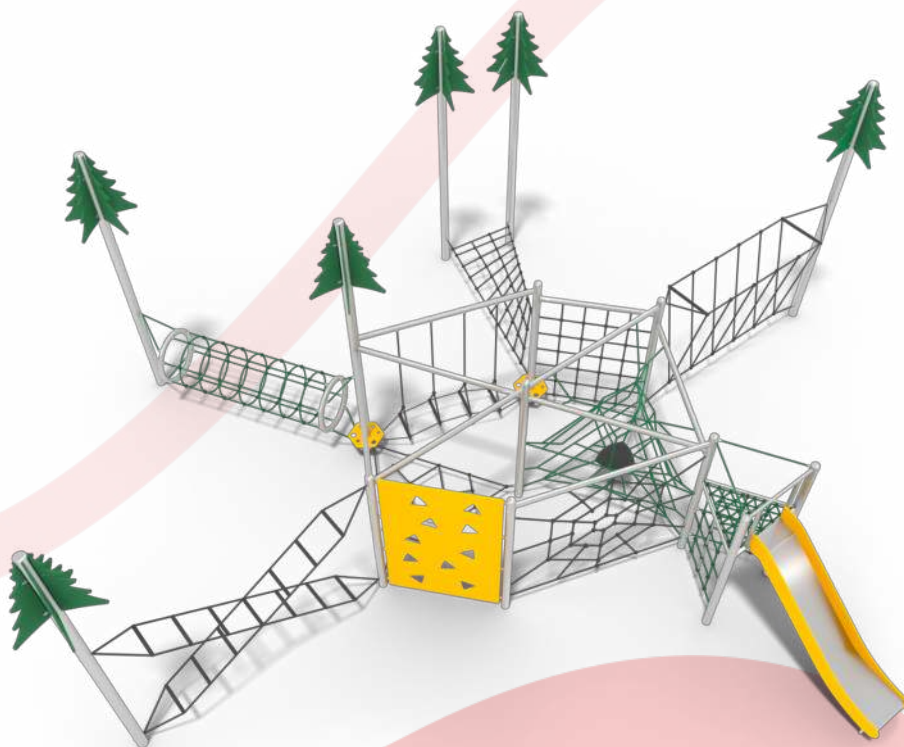

PROLÉZAČKA FOREST 16127

ean : 8595655816127

104 m²

2 m

3+

3

12 h

3,60 m

9,40 x 8,61 m